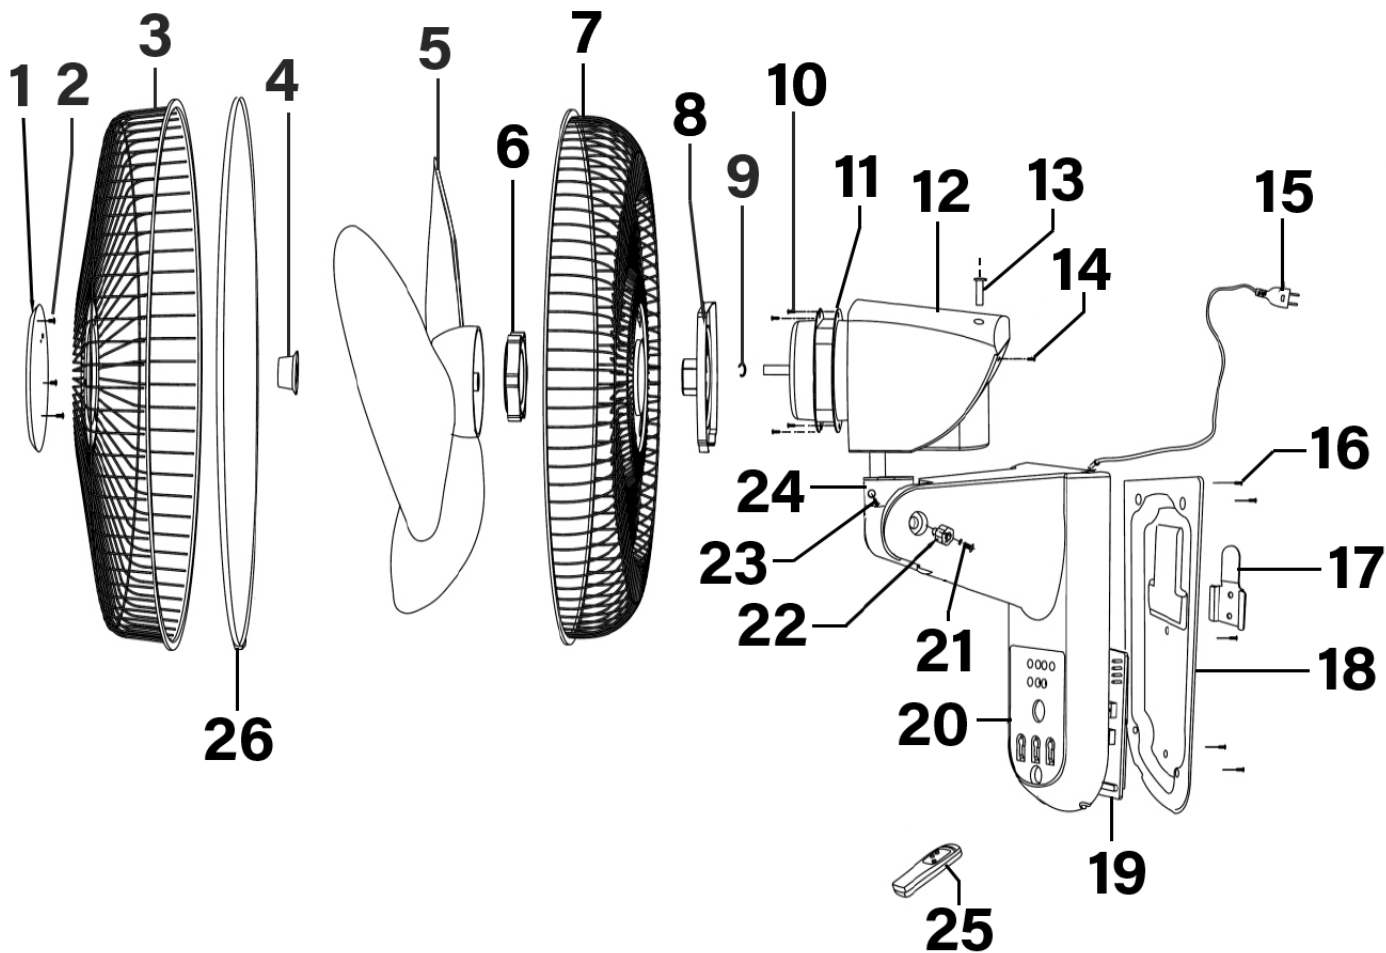

Parts Information:  
**Wall Fan 3-Speed 16" with Remote Control**  
**230V**  
**Model No: SWF16WR.V5**

Item	Part No.	Description
1	SWF16WR.V4-01	Brand Plate
2	SWF16WR.V4-02	Screw
3	SWF16WR.V4-03	Front Grille 16"
4	SWF16WR.V4-04	Spinner For Blade
5	SWF16WR.V5-05	Fan Blade
6	SWF16WR.V4-06	Nut For Rear Grille
7	SWF16WR.V4-07	Rear Grille 16"
8	SWF18WR.08	Front Motor Cover
9	SWF16WR.V4-09	Shaft Clip
10	SWF16WR.V4-10	Screw
11	SWF16WR.V5-11	Motor
12	SWF16WR.V4-12	Rear Motor Cover
13	SWF16WR.V4-13	Screw

Item	Part No.	Description
14	SWF18WR.14	Screw
15	SWF18WR.15	Power Cord
16	SWF18WR.16	Screw
17	SWF18WR.17	Wall Bracket Hook
18	SWF18WR.18	Base Cover
19	SWF16WR.V4-19	Ic Panel
20	SWF16WR.V4-20	Front Switch Housing
21	SWF18WR.21	Screw
22	SWF18WR.22	Nut
23	SWF18WR.23	Screw
24	SWF18WR.24	Base
25	SWF16WR.V4-25	Remote Controller
26	SWF16WR.V4-26	Grille Ring